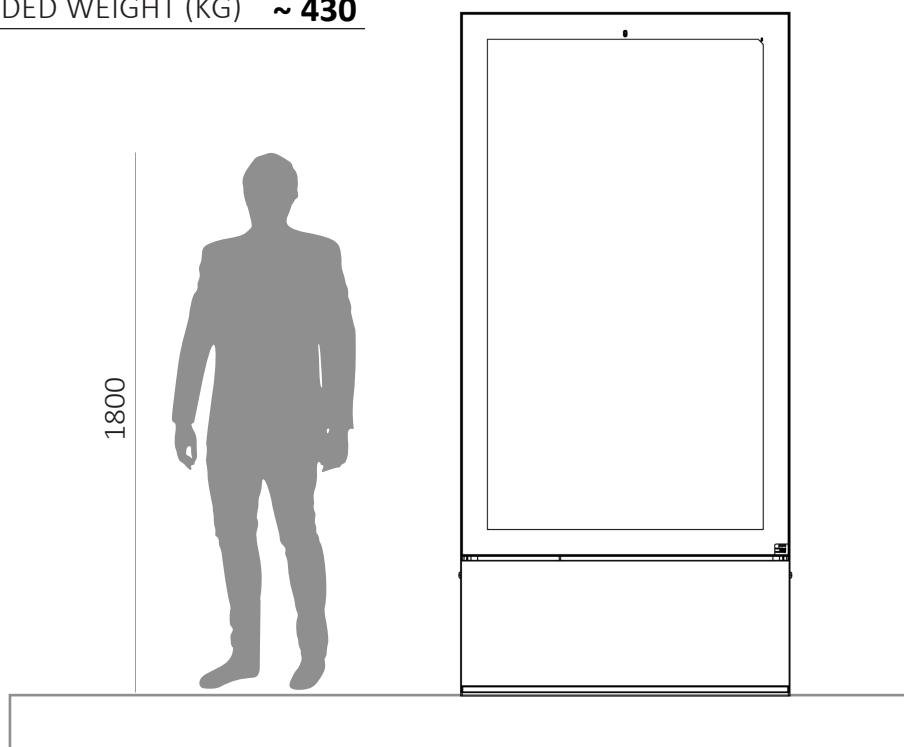

MECHANIC SPECIFICATIONS

(Measures in mm)

HEIGHT	2300
WIDTH	1108
DEPTH	150
BASE HEIGHT	470
BASE WIDTH	1108
BASE DEPTH	150
WEIGHT (KG)	~ 215
DOUBLE SIDED DEPTH	300
DOUBLE SIDED BASE DEPTH	300
DOUBLE SIDED WEIGHT (KG)	~ 430

PACKAGING SPECIFICATIONS

(PALLET)

HEIGHT	2450
WIDTH	800
DEPTH	1200
WEIGHT (KG)	~230
DOUBLE SIDED WEIGHT (KG)	~445
UNIT PER PACKAGING	1 MAX

imecon
IMON